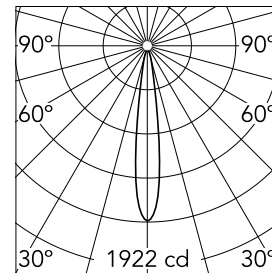

### Main specifications

<b>Number of heads</b>	1	<b>Net lumen (lm)</b>	169
<b>Lamp category</b>	LED	<b>Mountings</b>	Track
<b>Power (W)</b>	3.5W	<b>Environment</b>	Indoor
<b>CCT (K)</b>	2700K		
<b>CRI</b>	90		

### Optical

<b>Lighting type</b>	Direct
<b>LED type</b>	Power LED
<b>Light distribution</b>	Symmetric
<b>Optical type</b>	Spot
<b>Beam angle (°)</b>	15
<b>Beam angle C90-270 (°)</b>	15

<b>Beam Angle:</b>	15°		
<b>h(m)</b>	<b>E(lx)</b>	<b>D(m)</b>	
1	1922	0.26	
2	481	0.52	
3	214	0.77	
4	120	1.03	
5	77	1.29	

### Physical

<b>Color</b>	Bronze	<b>Spot diameter (mm)</b>	24
<b>Orientation</b>	Adjustable	<b>Length (mm)</b>	24
<b>Weight (kg)</b>	0.06		
<b>Tilt (°)</b>	90		
<b>Rotation (°)</b>	360		