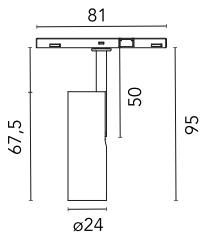

Electrical

Voltage (V)	24.00	Insulation class	III
Dimmable	Yes		
Driver	Remote		
Driver type	Electronic, Electronic dimmable CASAMBI, Electronic dimmable 1-10V, Electronic dimmable DALI		
Emergency	Without		

Physical

Color	Bronze	Spot diameter (mm)	24
Orientation	Adjustable	Length (mm)	24
Weight (kg)	0.06		
Tilt (°)	90		
Rotation (°)	360		

Note

Accessories included (honeycomb and screening crosspiece).