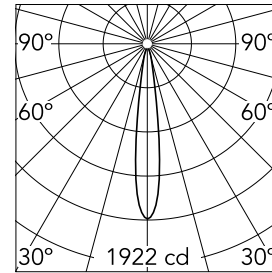

Main specifications

Number of heads	1	Net lumen (lm)	169
Lamp category	LED	Mountings	Track
Power (W)	3.5W	Environment	Indoor dry location
CCT (K)	2700K		
CRI	90		

Optical

Lighting type	Direct
LED type	Power LED
Light distribution	Symmetric
Optical type	Spot
Beam angle (°)	15
Beam angle C90-270 (°)	15

Physical

Color	Deep Brown	Spot diameter (mm)	24
Orientation	Adjustable	Length (mm)	24
Weight (kg)	0.06		
Tilt (°)	90		
Rotation (°)	360		

Note

Accessories included (honeycomb and screening crosspiece).