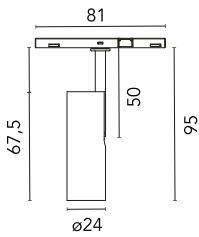

Find Me 0

09.3801.18A - Deep Brown

LED accent lighting module to be installed in the Zero Track system. Incorporated DC/DC electronic converter. Module regulated via Casambi driver, 1–10-V or DALI in broadcast mode. To individually control the lights, select integrated Casambi versions.

Main specifications

Number of heads	1	Net lumen (lm)	169
Lamp category	LED	Mountings	Track
Power (W)	3.5W	Environment	Indoor dry location
CCT (K)	2700K		
CRI	90		

Optical

Lighting type	Direct
LED type	Power LED
Light distribution	Symmetric
Optical type	Spot
Beam angle (°)	15
Beam angle C90-270 (°)	15

Beam Angle:	15°		
h(m)	E(lx)	D(m)	
1	1922	0.26	
2	481	0.52	
3	214	0.77	
4	120	1.03	
5	77	1.29	

Luminous flux luminaire
169 lm

Electrical

Voltage (V)	24	Insulation class	III
Dimmable	Yes		
Driver	Remote excluded		
Driver type	Non Dimmable, Dimmable Casambi, Dimmable 1-10V, Dimmable DALI 1		
Emergency	Without		

Physical

Color	Deep Brown	Spot diameter (mm)	24
Orientation	Adjustable	Length (mm)	24
Weight (kg)	0.06		
Tilt (°)	90		
Rotation (°)	360		

Note

Accessories included (honeycomb and screening crosspiece).