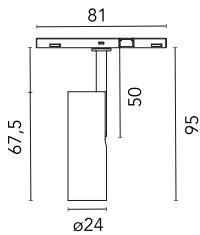

### Main specifications

Number of heads	1	Net lumen (lm)	169
Lamp category	LED	Mountings	Track
Power (W)	3.5W	Environment	Indoor
CCT (K)	2700K		
CRI	90		

### Optical

Lighting type	Direct
LED type	Power LED
Light distribution	Symmetric
Optical type	Spot
Beam angle (°)	15
Beam angle C90-270 (°)	15

Beam Angle:	15°		
	h(m)	E(lx)	D(m)
1	1922	0.26	
2	481	0.52	
3	214	0.77	
4	120	1.03	
5	77	1.29	

### Physical

Color	Deep Brown	Spot diameter (mm)	24
Orientation	Adjustable	Length (mm)	24
Weight (kg)	0.06		
Tilt (°)	90		
Rotation (°)	360		