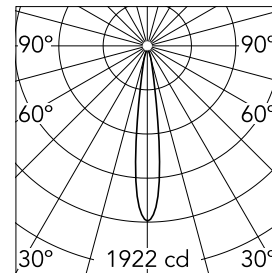

### Optical

Lighting type	Direct
LED type	Power LED
Light distribution	Symmetric
Optical type	Spot
Beam angle (°)	15
Beam angle C90-270 (°)	15

Beam Angle:	15°		
	h(m)	E(lx)	D(m)
1	1922	0.26	
2	481	0.52	
3	214	0.77	
4	120	1.03	
5	77	1.29	

### Physical

Color	Deep Brown	Spot diameter (mm)	24
Orientation	Adjustable	Length (mm)	24
Weight (kg)	0.06		
Tilt (°)	90		
Rotation (°)	360		