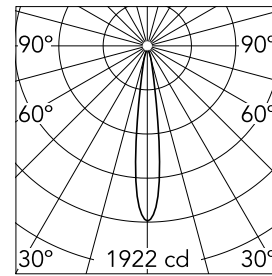

Main specifications

Number of heads	1	Net lumen (lm)	169
Lamp category	LED	Mountings	Track
Power (W)	3.5W	Environment	Indoor
CCT (K)	2700K		
CRI	90		

Optical

Lighting type	Direct
LED type	Power LED
Light distribution	Symmetric
Optical type	Spot
Beam angle (°)	15
Beam angle C90-270 (°)	15

Certification / Marking

Physical

Color	Black	Spot diameter (mm)	24
Orientation	Adjustable	Length (mm)	24
Weight (kg)	0.06		
Tilt (°)	90		
Rotation (°)	360		

Note

Accessories included (honeycomb and screening crosspiece).