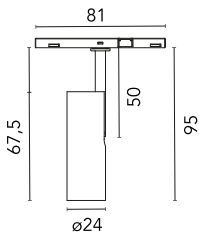

Electrical

Voltage (V)	24.00	Insulation class	III
Dimmable	Yes		
Driver	Remote		
Driver type	Electronic, Electronic dimmable CASAMBI, Electronic dimmable 1-10V, Electronic dimmable DALI		
Emergency	Without		

Certification / Marking

Physical

Color	Black	Spot diameter (mm)	24
Orientation	Adjustable	Length (mm)	24
Weight (kg)	0.06		
Tilt (°)	90		
Rotation (°)	360		

Note

Accessories included (honeycomb and screening crosspiece).