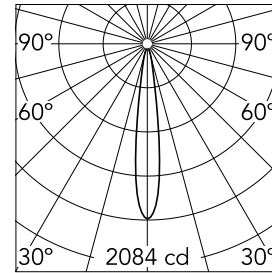

Main specifications

Number of heads	1	Net lumen (lm)	183
Lamp category	LED	Mountings	Track
Power (W)	3.5W	Environment	Indoor dry location
CCT (K)	3000K		
CRI	90		

Optical

Lighting type	Direct
LED type	Power LED
Light distribution	Symmetric
Optical type	Spot
Beam angle (°)	15
Beam angle C90-270 (°)	15

Physical

Color	White	Spot diameter (mm)	24
Orientation	Adjustable	Length (mm)	24
Weight (kg)	0.06		
Tilt (°)	90		
Rotation (°)	360		

Note

Accessories included (honeycomb and screening crosspiece).