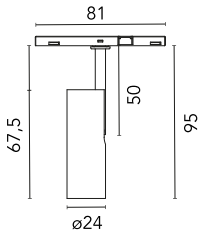

Find Me 0

09.3800.40A - White

LED accent lighting module to be installed in the Zero Track system. Incorporated DC/DC electronic converter. Module regulated via Casambi driver, 1-10-V or DALI in broadcast mode. To individually control the lights, select integrated Casambi versions.

Main specifications

Number of heads	1	Net lumen (lm)	183
Lamp category	LED	Mountings	Track
Power (W)	3.5W	Environment	Indoor dry location
CCT (K)	3000K		
CRI	90		

Optical

Lighting type	Direct
LED type	Power LED
Light distribution	Symmetric
Optical type	Spot
Beam angle (°)	15
Beam angle C90-270 (°)	15

Beam Angle:	15°		
h(m)	E(lx)	D(m)	
1	2084	0.26	
2	521	0.52	
3	232	0.77	
4	130	1.03	
5	83	1.29	

Luminous flux luminaire
183 lm

Electrical

Voltage (V)	24	Insulation class	III
Dimmable	Yes		
Driver	Remote excluded		
Driver type	Non Dimmable, Dimmable, Casambi, Dimmable 1-10V, Dimmable DALI 1		
Emergency	Without		

Physical

Color	White	Spot diameter (mm)	24
Orientation	Adjustable	Length (mm)	24
Weight (kg)	0.06		
Tilt (°)	90		
Rotation (°)	360		

Note

Accessories included (honeycomb and screening crosspiece).