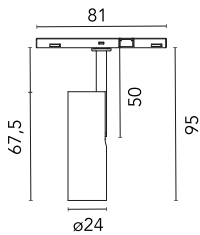

Electrical

Voltage (V)	24.00	Insulation class	III
Dimmable	Yes		
Driver	Remote		
Driver type	Electronic, Electronic dimmable CASAMBI, Electronic dimmable 1-10V, Electronic dimmable DALI		
Emergency	Without		

Physical

Color	Deep Brown	Spot diameter (mm)	24
Orientation	Adjustable	Length (mm)	24
Weight (kg)	0.06		
Tilt (°)	90		
Rotation (°)	360		

Note

Accessories included (honeycomb and screening crosspiece).