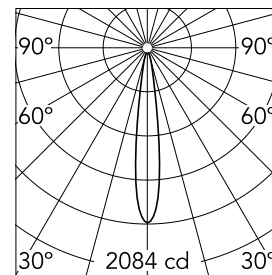

Main specifications

Number of heads	1	Net lumen (lm)	183
Lamp category	LED	Mountings	Track
Power (W)	3.5W	Environment	Indoor
CCT (K)	3000K		
CRI	90		

Optical

Lighting type	Direct
LED type	Power LED
Light distribution	Symmetric
Optical type	Spot
Beam angle (°)	15
Beam angle C90-270 (°)	15

Physical

Color	Deep Brown	Spot diameter (mm)	24
Orientation	Adjustable	Length (mm)	24
Weight (kg)	0.06		
Tilt (°)	90		
Rotation (°)	360		

Note

Accessories included (honeycomb and screening crosspiece).