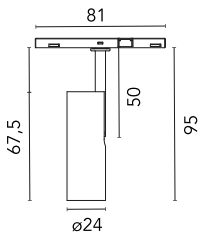

Find Me 0

■ 09.3800.14A - Black

LED accent lighting module to be installed in the Zero Track system. Incorporated DC/DC electronic converter. Module regulated via Casambi driver, 1–10-V or DALI in broadcast mode. To individually control the lights, select integrated Casambi versions.

Main specifications

Number of heads	1	Net lumen (lm)	183
Lamp category	LED	Mountings	Track
Power (W)	3.5W	Environment	Indoor dry location
CCT (K)	3000K		
CRI	90		

Optical

Lighting type	Direct
LED type	Power LED
Light distribution	Symmetric
Optical type	Spot
Beam angle (°)	15
Beam angle C90-270 (°)	15

Beam Angle:	15°		
h(m)	E(lx)	D(m)	
1	2084	0.26	
2	521	0.52	
3	232	0.77	
4	130	1.03	
5	83	1.29	

Luminous flux luminaire
183 lm

Electrical

Voltage (V)	24	Insulation class	III
Dimmable	Yes		
Driver	Remote excluded		
Driver type	Non Dimmable, Dimmable Casambi, Dimmable 1-10V, Dimmable DALI 1		
Emergency	Without		

Physical

Color	Black	Spot diameter (mm)	24
Orientation	Adjustable	Length (mm)	24
Weight (kg)	0.06		
Tilt (°)	90		
Rotation (°)	360		

Note

Accessories included (honeycomb and screening crosspiece).