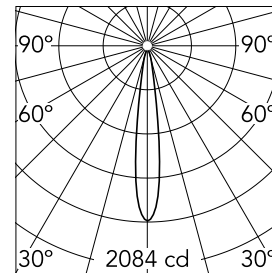

Main specifications

Number of heads	1	Net lumen (lm)	183
Lamp category	LED	Mountings	Track
Power (W)	3.5W	Environment	Indoor dry location
CCT (K)	3000K		
CRI	90		

Optical

Lighting type	Direct
LED type	Power LED
Light distribution	Symmetric
Optical type	Spot
Beam angle (°)	15
Beam angle C90-270 (°)	15

Physical

Color	Black	Spot diameter (mm)	24
Orientation	Adjustable	Length (mm)	24
Weight (kg)	0.06		
Tilt (°)	90		
Rotation (°)	360		

Note

Accessories included (honeycomb and screening crosspiece).