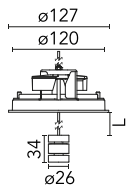

Feed suspension joint with rose for recessing. 24V

■ 06.5302.14 - Black

Power cable: 3800 mm.

Main specifications

Mountings	Suspension
Environment	Indoor dry location

Electrical

Dimmable	Yes
Driver	Remote excluded
Driver type	Non Dimmable, Dimmable, Casambi, Dimmable 1-10V, Dimmable DALI 1
Emergency	Without
Insulation class	III

Physical

Color	Black
Trim	yes
Recessed depth (mm)	70
Weight (kg)	0.5
Length (mm)	220