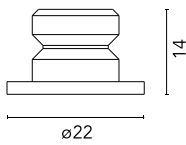

## Main specifications

<b>Mountings</b>	Ceiling surface
<b>Environment</b>	Indoor

## Physical

<b>Color</b>	Black
<b>Length (mm)</b>	14