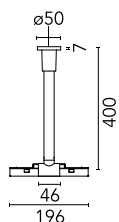

## Electrical Feed Rod Rose Ø50 mm

06.5122.40 - White

Electrical feed rod rose ø50 mm.

### Physical

Color	White
Weight (kg)	0.60
Length (mm)	400

## Electrical Feed Rod Rose Ø50 mm

---

LED Power Supply Source for remote installation. 48V/320W. 100/240 Vac  
60.8919

---

LED power supply source for remote installation, 48V/120W. 220/240 Vac  
60.9170