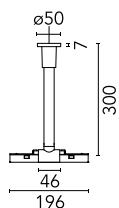

Electrical Feed Rod Rose Ø 50 mm

■ 06.5121.40 - White

Electrical feed rod rose ø50 mm.

Main specifications

Number of heads	1
Mountings	Ceiling surface
Environment	Indoor dry location

Electrical

Voltage (V)	48
Emergency	Without

Physical

Color	White
Weight (kg)	0.55
Length (mm)	300

Note

The closure terminals will also be electrified and must be ordered separately. Rod with a Ø50 connection rose: a supply rod for remote installation of the power supply in an accessible place. Adjustable 25 mm, to adapt it to irregular ceilings.

Electrical Feed Rod Rose Ø 50 mm

LED power supply source for remote installation, 48V/120W. 220/240 Vac
60.9170

LED Power Supply Source for remote installation. 48V. 100Vac (150W)-240Vac (200W)
60.9607

LED Power Supply Source for remote installation. 48V/320W. 100/240 Vac
60.8919