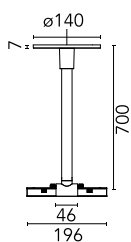

Electrical Feed Rod Rose Ø 140 mm

□ 06.5128.40 - White

Electrical feed rod rose ø140 mm.

Main specifications

Number of heads	1
Mountings	Ceiling surface
Environment	Indoor dry location

Electrical

Voltage (V)	48.00
Emergency	Without

Physical

Color	White
Weight (kg)	1.04
Length (mm)	700

Note

The closure terminals will also be electrified and must be ordered separately. Rod with a Ø140 connection rose: a supply rod for remote installation of the power supply through the connection rose. Adjustable 25 mm, to adapt it to irregular ceilings.

Electrical Feed Rod Rose Ø 140 mm

LED Power Supply Source for remote installation. 48V/320W. 100/240 Vac
60.8919

LED Power Supply Source for remote installation. 48V. 100Vac (150W)-240Vac (200W)
60.9607