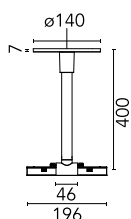

## Electrical Feed Rod Rose Ø 140 mm

□ 06.5127.40 - White

Electrical feed rod rose ø140 mm.

### Main specifications

Number of heads	1
Mountings	Ceiling surface
Environment	Indoor dry location

### Physical

Color	White
Weight (kg)	0.89
Length (mm)	400

## Electrical Feed Rod Rose Ø 140 mm

---

LED power supply source for remote installation, 48V/120W. 220/240 Vac  
60.9170

---

LED Power Supply Source for remote installation. 48V/320W. 100/240 Vac  
60.8919