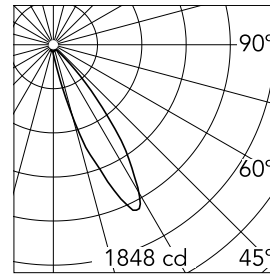

Optical

Lighting type	Indirect, Direct
Lamp type	PAR 16
Light distribution	Asymmetric
Optical type	Wall-washer
Beam angle (°)	21
Beam angle C90-270 (°)	19

Beam Angle: 19°

h(m)	E(lx)	D(m)
1	1848	0.47
2	462	0.94
3	205	1.41
4	115	1.88
5	74	2.35

Luminous flux luminaire
505 lm (EXTREME CUT OFF)

Electrical

Frequency (Hz)	50/60
Lamp holder	GU10
Emergency	Without
Insulation class	II

Physical

Color	Copper	Spot diameter (mm)	80
Orientation	Fixed		
Trim	yes		
Recessed depth (mm)	140		
Weight (kg)	0.12		