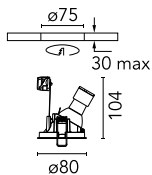

Easy Kap Ø80 Wall-Washer

■ 03.4221.CU - Copper

Recessed luminaire with main voltage source. Mounting frame not required.

Main specifications

Lamp category	Halogen
Power (W)	50W Max
Net lumen (lm)	446
Mountings	Ceiling recessed
Environment	Indoor

Optical

Lighting type	Indirect, Direct
Lamp type	PAR 16
Light distribution	Asymmetric
Optical type	Wall-washer
Beam angle (°)	21
Beam angle C90-270 (°)	19

Beam Angle: 19°

h(m)	E(lx)	D(m)
1	1848	0.47
2	462	0.94
3	205	1.41
4	115	1.88
5	74	2.35

Luminous flux luminaire
505 lm (EXTREME CUT OFF)

Electrical

Frequency (Hz)	50/60
Lamp holder	GU10
Emergency	Without
Insulation class	II

Physical

Color	Copper	Spot diameter (mm)	80
Orientation	Fixed		
Trim	yes		
Recessed depth (mm)	140		
Weight (kg)	0.12		