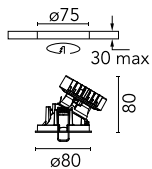

Easy Kap Ø80 Wall-Washer

■ 03.4197.74 - Black

Recessed luminaire with LED light source. Power supply not included. Installation frame not necessary.