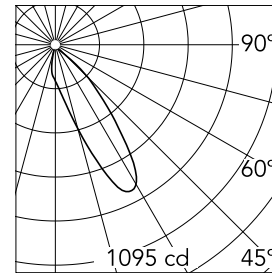

### Optical

<b>Lighting type</b>	Indirect, Direct
<b>LED type</b>	LED array
<b>Light distribution</b>	Asymmetric
<b>Optical type</b>	Wall-washer
<b>Beam angle (°)</b>	26
<b>Beam angle C90-270 (°)</b>	27
<b>Efficiency (lm/W)</b>	59

Beam Angle: 26°

h(m)	E(lx)	D(m)
1	1095	0.59
2	274	1.19
3	122	1.78
4	68	2.37
5	44	2.97

Luminous flux luminaire  
545 lm (EXTREME CUT OFF)

### Physical

<b>Color</b>	Black	<b>Spot diameter (mm)</b>	80
<b>Orientation</b>	Fixed		
<b>Trim</b>	yes		
<b>Recessed depth (mm)</b>	81		
<b>Weight (kg)</b>	0.24		