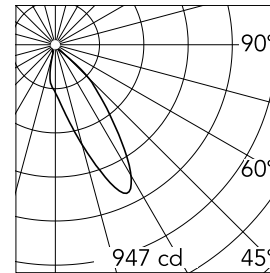

Easy Kap Ø80 Wall-Washer

03.4196.B1 - White

Recessed luminaire with LED light source. Power supply not included. Installation frame not necessary.

Main specifications

Number of heads	1	Net lumen (lm)	622
Lamp category	LED	Mountings	Ceiling recessed
Power (W)	8.7W	Environment	Indoor
CCT (K)	3000K		
CRI	90		

Optical

Lighting type	Indirect, Direct
LED type	LED array
Light distribution	Asymmetric
Optical type	Wall-washer
Beam angle (°)	28
Beam angle C90-270 (°)	37

Beam Angle: 28°

h(m)	E(lx)	D(m)
1	947	0.62
2	237	1.24
3	105	1.87
4	59	2.49
5	38	3.11

Certification / Marking

Physical

Color	White	Spot diameter (mm)	80
Orientation	Fixed		
Trim	yes		
Recessed depth (mm)	81		
Weight (kg)	0.24		

Note

Elliptical lens included.

Easy Kap Ø80 Wall-Washer

Power supply non dimmable.
Multicurrent 125-500mA; 5,5-22W
60.9160