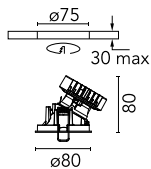

Easy Kap Ø80 Wall-Washer

03.4196.B1 - White

Recessed luminaire with LED light source. Power supply not included. Installation frame not necessary.

Main specifications

Number of heads	1	Net lumen (lm)	622
Lamp category	LED	Mountings	Ceiling recessed
Power (W)	8.7W	Environment	Indoor
CCT (K)	3000K		
CRI	90		

Optical

Lighting type	Indirect, Direct
LED type	LED array
Light distribution	Asymmetric
Optical type	Wall-washer
Beam angle (°)	28
Beam angle C90-270 (°)	37

Beam Angle: 28°

h(m)	E(lx)	D(m)
1	947	0.62
2	237	1.24
3	105	1.87
4	59	2.49
5	38	3.11

Certification / Marking

Physical

Color	White	Spot diameter (mm)	80
Orientation	Fixed		
Trim	yes		
Recessed depth (mm)	81		
Weight (kg)	0.24		

Note

Elliptical lens included.

Easy Kap Ø80 Wall-Washer

Power supply non dimmable.
Multicurrent 125-500mA; 5,5-22W
60.9160