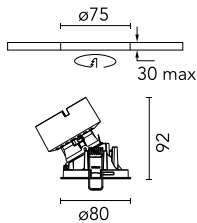

### Main specifications

<b>Number of heads</b>	1	<b>Net lumen (lm)</b>	806
<b>Lamp category</b>	LED	<b>Mountings</b>	Ceiling recessed
<b>Power (W)</b>	13.4W	<b>Environment</b>	Indoor
<b>CCT (K)</b>	2700K		
<b>CRI</b>	90		

### Optical

<b>LED type</b>	LED array
<b>Light distribution</b>	Asymmetric
<b>Optical type</b>	Wall-washer
<b>Beam angle (°)</b>	26
<b>Beam angle C90-270 (°)</b>	27
<b>Efficiency (lm/W)</b>	60

Luminous flux luminaire  
806 lm (EXTREME CUT OFF)

### Physical

<b>Color</b>	Black	<b>Spot diameter (mm)</b>	80
<b>Orientation</b>	Fixed		
<b>Trim</b>	yes		
<b>Recessed depth (mm)</b>	140		
<b>Weight (kg)</b>	0,241		