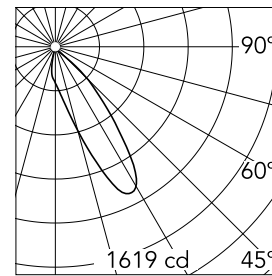

### Main specifications

<b>Number of heads</b>	1	<b>Net lumen (lm)</b>	806
<b>Lamp category</b>	LED	<b>Mountings</b>	Ceiling recessed
<b>Power (W)</b>	13.4W	<b>Environment</b>	Indoor
<b>CCT (K)</b>	2700K		
<b>CRI</b>	90		

### Optical

<b>LED type</b>	LED array
<b>Light distribution</b>	Asymmetric
<b>Optical type</b>	Wall-washer
<b>Beam angle (°)</b>	26
<b>Beam angle C90-270 (°)</b>	27
<b>Efficiency (lm/W)</b>	60

Luminous flux luminaire  
806 lm (EXTREME CUT OFF)

### Physical

<b>Color</b>	Black	<b>Spot diameter (mm)</b>	80
<b>Orientation</b>	Fixed		
<b>Trim</b>	yes		
<b>Recessed depth (mm)</b>	140		
<b>Weight (kg)</b>	0,241		