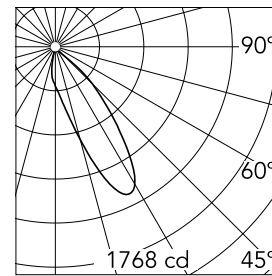

Easy Kap Ø80 Plus Wall-Washer

■ 05.7434.BU - Blue

Recessed luminaire with LED light source. Power supply not included. Installation frame not necessary. Elliptical lens included.

Main specifications

Number of heads	1	Net lumen (lm)	964
Lamp category	LED	Mountings	Ceiling recessed
Power (W)	13.4W	Environment	Indoor
CCT (K)	3000K		
CRI	90		

Optical

LED type	LED array
Light distribution	Asymmetric
Optical type	Wall-washer
Beam angle (°)	28
Beam angle C90-270 (°)	29
Efficiency (lm/W)	71

Beam Angle: 28°

h(m)	E(lx)	D(m)
1	1768	0.64
2	442	1.28
3	196	1.91
4	110	2.55
5	71	3.19