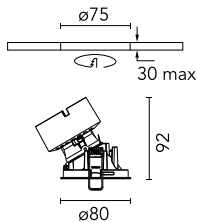

Easy Kap Ø80 Plus Wall-Washer

■ 05.7434.BU - Blue

Recessed luminaire with LED light source. Power supply not included. Installation frame not necessary. Elliptical lens included.

Main specifications

Number of heads	1	Net lumen (lm)	964
Lamp category	LED	Mountings	Ceiling recessed
Power (W)	13.4W	Environment	Indoor
CCT (K)	3000K		
CRI	90		

Optical

LED type	LED array
Light distribution	Asymmetric
Optical type	Wall-washer
Beam angle (°)	28
Beam angle C90-270 (°)	29
Efficiency (lm/W)	71

Beam Angle: 28°

h(m)	E(lx)	D(m)
1	1768	0.64
2	442	1.28
3	196	1.91
4	110	2.55
5	71	3.19

Physical

Color	Blue	Spot diameter (mm)	80
Orientation	Fixed		
Trim	yes		
Recessed depth (mm)	140		
Weight (kg)	0,241		

Easy Kap Ø80 Plus Wall-Washer

Non dimmable continuous current power supply. 15-30W, 220/240V -50/60Hz with power current selected through adjustable switch.
60.9592