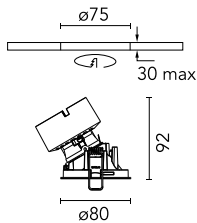

Easy Kap Ø80 Plus Wall-Washer

05.7434.B1 - White

Recessed luminaire with LED light source. Power supply not included. Installation frame not necessary. Elliptical lens included.

Main specifications

Number of heads	1	Net lumen (lm)	908
Lamp category	LED	Mountings	Ceiling recessed
Power (W)	13.4W	Environment	Indoor
CCT (K)	3000K		
CRI	90		

Optical

LED type	LED array
Light distribution	Asymmetric
Optical type	Wall-washer
Beam angle (°)	28
Beam angle C90-270 (°)	37
Efficiency (lm/W)	67

Beam Angle:	28°		
h(m)	E(lx)	D(m)	
1	1384	0.62	
2	346	1.24	
3	154	1.87	
4	86	2.49	
5	55	3.11	

Physical

Color	White	Spot diameter (mm)	80
Orientation	Fixed		
Trim	yes		
Recessed depth (mm)	140		
Weight (kg)	0,241		

Easy Kap Ø80 Plus Wall-Washer

Non dimmable continuous current power supply. 15-30W, 220/240V -50/60Hz with power current selected through adjustable switch.
60.9592