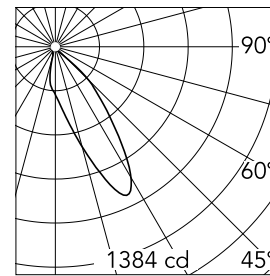

Easy Kap Ø80 Plus Wall-Washer

05.7434.B1 - White

Recessed luminaire with LED light source. Power supply not included. Installation frame not necessary. Elliptical lens included.

Main specifications

Number of heads	1	Net lumen (lm)	908
Lamp category	LED	Mountings	Ceiling recessed
Power (W)	13.4W	Environment	Indoor
CCT (K)	3000K		
CRI	90		

Optical

LED type	LED array
Light distribution	Asymmetric
Optical type	Wall-washer
Beam angle (°)	28
Beam angle C90-270 (°)	37
Efficiency (lm/W)	67

Beam Angle:	28°		
h(m)	E(lx)	D(m)	
1	1384	0.62	
2	346	1.24	
3	154	1.87	
4	86	2.49	
5	55	3.11	