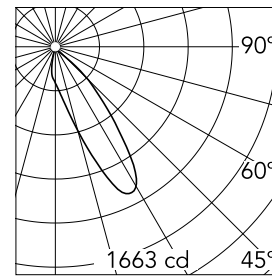

Easy Kap Ø80 Plus Wall-Washer

■ 05.7434.74 - Black

Recessed luminaire with LED light source. Power supply not included. Installation frame not necessary. Elliptical lens included.

Main specifications

Number of heads	1	Net lumen (lm)	828
Lamp category	LED	Mountings	Ceiling recessed
Power (W)	13.4W	Environment	Indoor
CCT (K)	3000K		
CRI	90		

Optical

LED type	LED array
Light distribution	Asymmetric
Optical type	Wall-washer
Beam angle (°)	26
Beam angle C90-270 (°)	27
Efficiency (lm/W)	61

Beam Angle: 26°

h(m)	E(lx)	D(m)
1	1663	0.59
2	416	1.19
3	185	1.78
4	104	2.37
5	67	2.97