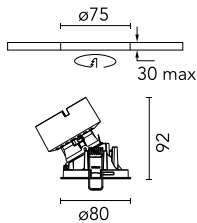

Easy Kap Ø80 Plus Wall-Washer

■ 05.7434.74 - Black

Recessed luminaire with LED light source. Power supply not included. Installation frame not necessary. Elliptical lens included.

Main specifications

Number of heads	1	Net lumen (lm)	828
Lamp category	LED	Mountings	Ceiling recessed
Power (W)	13.4W	Environment	Indoor
CCT (K)	3000K		
CRI	90		

Optical

LED type	LED array
Light distribution	Asymmetric
Optical type	Wall-washer
Beam angle (°)	26
Beam angle C90-270 (°)	27
Efficiency (lm/W)	61

Beam Angle: 26°

h(m)	E(lx)	D(m)
1	1663	0.59
2	416	1.19
3	185	1.78
4	104	2.37
5	67	2.97

Physical

Color	Black	Spot diameter (mm)	80
Orientation	Fixed		
Trim	yes		
Recessed depth (mm)	140		
Weight (kg)	0,241		

Easy Kap Ø80 Plus Wall-Washer

Non dimmable continuous current power supply. 15-30W, 220/240V -50/60Hz with power current selected through adjustable switch.
60.9592