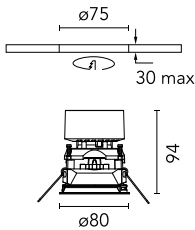

## Easy Kap Ø80 Plus Adjustable Optic Spot

05.7403.B1 - White

Recessed luminaire with LED light source. Power supply not included. Installation frame not necessary. Diffusing lens included.

### Main specifications

<b>Number of heads</b>	1	<b>Net lumen (lm)</b>	1069
<b>Lamp category</b>	LED	<b>Mountings</b>	Ceiling recessed
<b>Power (W)</b>	13.4W	<b>Environment</b>	Indoor
<b>CCT (K)</b>	3000K		
<b>CRI</b>	90		

<b>Beam Angle:</b>	19°	
<b>h(m)</b>	<b>E(lx)</b>	<b>D(m)</b>
1	4271	0.33
2	1068	0.66
3	475	0.99
4	267	1.33
5	171	1.66

Luminous flux luminaire  
1069 lm (EXTREME CUT OFF)

### Physical

<b>Color</b>	White	<b>Tilt (°)</b>	20
<b>Orientation</b>	Adjustable	<b>Rotation (°)</b>	360
<b>Trim</b>	yes	<b>Spot diameter (mm)</b>	80
<b>Recessed depth (mm)</b>	150		
<b>Weight (kg)</b>	0,241		