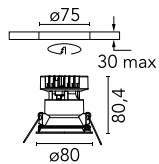

Easy Kap Ø80 Fixed Optic Spot - Dim-To-Warm

■ 03.4287.BU.LE - Blue

Recessed luminaire with LED light source. 220-240V & dimmable 1-10V power supply included.

Recessed luminaire with LED light source. 220-240V & dimmable 1-10V power supply included.

Main specifications

Number of heads	1	Net lumen (lm)	644
Lamp category	LED	Mountings	Ceiling recessed
Power (W)	13W	Environment	Indoor
CCT (K)	2850K-1800K		
CRI	95		

Optical

Lighting type	Direct
LED type	LED array
Light distribution	Symmetric
Optical type	Spot
Beam angle (°)	19
Beam angle C90-270 (°)	19

Certification / Marking

Physical

Color	Blue	Spot diameter (mm)	80
Orientation	Fixed		
Trim	yes		
Recessed depth (mm)	91		
Weight (kg)	0.24		

Note

For 110V PSU versions, please consult with the front office. Installation frame not necessary. Diffusing lens included.