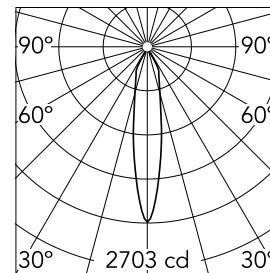

Easy Kap Ø80 Fixed Optic Spot - Dim-To-Warm

■ 03.4287.BU.LE - Blue

Recessed luminaire with LED light source. 220-240V & dimmable 1-10V power supply included.

Recessed luminaire with LED light source. 220-240V & dimmable 1-10V power supply included.

Main specifications

Number of heads	1	Net lumen (lm)	644
Lamp category	LED	Mountings	Ceiling recessed
Power (W)	13W	Environment	Indoor
CCT (K)	2850K-1800K		
CRI	95		

Optical

Lighting type	Direct
LED type	LED array
Light distribution	Symmetric
Optical type	Spot
Beam angle (°)	19
Beam angle C90-270 (°)	19

Certification / Marking

Physical

Color	Blue	Spot diameter (mm)	80
Orientation	Fixed		
Trim	yes		
Recessed depth (mm)	91		
Weight (kg)	0.24		

Note

For 110V PSU versions, please consult with the front office. Installation frame not necessary. Diffusing lens included.