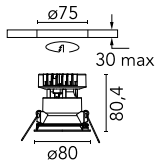

Main specifications

Number of heads	1	Net lumen (lm)	637
Lamp category	LED	Mountings	Ceiling recessed
Power (W)	13W	Environment	Indoor
CCT (K)	2850K-1800K		
CRI	95		

Optical

Lighting type	Direct
LED type	LED array
Light distribution	Symmetric
Optical type	Medium
Beam angle (°)	28
Beam angle C90-270 (°)	28
Efficiency (lm/W)	49

Beam Angle: 28°

h(m) E(lx) D(m)

1 1847 0.49

2 462 0.98

3 205 1.47

4 115 1.96

5 74 2.45

Luminous flux luminaire
637 lm (EXTREME CUT OFF)