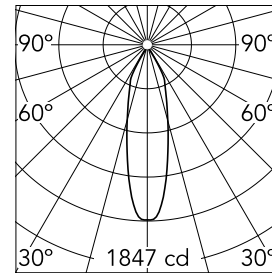

Main specifications

Number of heads	1	Net lumen (lm)	637
Lamp category	LED	Mountings	Ceiling recessed
Power (W)	13W	Environment	Indoor
CCT (K)	2850K-1800K		
CRI	95		

Optical

Lighting type	Direct
LED type	LED array
Light distribution	Symmetric
Optical type	Medium
Beam angle (°)	28
Beam angle C90-270 (°)	28
Efficiency (lm/W)	49

Beam Angle: 28°

h(m) E(lx) D(m)

1 1847 0.49

2 462 0.98

3 205 1.47

4 115 1.96

5 74 2.45

Luminous flux luminaire
637 lm (EXTREME CUT OFF)