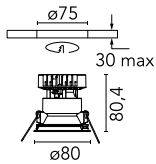

Easy Kap Ø80 Fixed Optic Medium Dali On Stock

■ 03.4193.GL.CD - Gold

Recessed luminaire with LED light source. Remote 220/240V power supply included. Installation frame not necessary.

Main specifications

Number of heads	1	Net lumen (lm)	594
Lamp category	LED	Mountings	Ceiling recessed
Power (W)	9.2W	Environment	Indoor
CCT (K)	2700K		
CRI	90		

Optical

Lighting type	Direct
LED type	LED array
Light distribution	Symmetric
Optical type	Medium
Beam angle (°)	26
Beam angle C90-270 (°)	26

Beam Angle: 26°

h(m)	E(lx)	D(m)
1	1926	0.46
2	481	0.92
3	214	1.38
4	120	1.84
5	77	2.30

Luminous flux luminaire
594 lm (EXTREME CUT OFF)

Electrical

Frequency (Hz)	50/60	Emergency	Without
Voltage (V)	17.40	Insulation class	II
Dimmable	Yes		
Driver	Remote		
Driver type	Electronic dimmable DALI		

Physical

Color	Gold
Orientation	Fixed
Recessed depth (mm)	91
Weight (kg)	0.24
Spot diameter (mm)	80

Note

Diffusing lens included

Certification / Marking