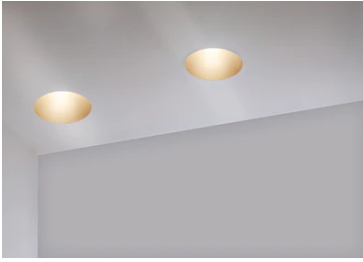

Easy Kap Ø80 Fixed Optic Medium Dali On Stock

■ 03.4193.GL.CD - Gold

Recessed luminaire with LED light source. Remote 220/240V power supply included. Installation frame not necessary.

Main specifications

Number of heads	1	Net lumen (lm)	594
Lamp category	LED	Mountings	Ceiling recessed
Power (W)	9.2W	Environment	Indoor
CCT (K)	2700K		
CRI	90		

Optical

Lighting type	Direct
LED type	LED array
Light distribution	Symmetric
Optical type	Medium
Beam angle (°)	26
Beam angle C90-270 (°)	26

Physical

Color	Gold
Orientation	Fixed
Recessed depth (mm)	91
Weight (kg)	0.24
Spot diameter (mm)	80

Note

Diffusing lens included

Certification / Marking