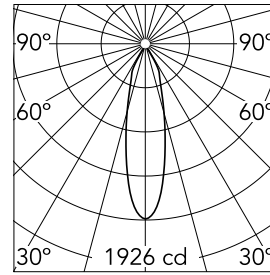

Number of heads	1	Net lumen (lm)	594
Lamp category	LED	Mountings	Ceiling recessed
Power (W)	9.2W	Environment	Indoor
CCT (K)	2700K		
CRI	90		

Optical

Lighting type	Direct
LED type	LED array
Light distribution	Symmetric
Optical type	Medium
Beam angle (°)	26
Beam angle C90-270 (°)	26

Physical

Color	Gold
Orientation	Fixed
Recessed depth (mm)	91
Weight (kg)	0.24
Spot diameter (mm)	80

Note

Diffusing lens included

Certification / Marking