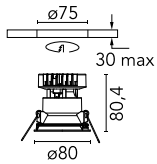

Easy Kap Ø80 Fixed Optic Flood

■ 03.4298.CU - Copper

Recessed luminaire with LED light source. Power supply not included. Installation frame not necessary.