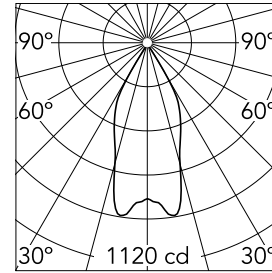

### Optical

<b>Lighting type</b>	Direct
<b>LED type</b>	LED array
<b>Light distribution</b>	Symmetric
<b>Optical type</b>	Flood
<b>Beam angle (°)</b>	45
<b>Beam angle C90-270 (°)</b>	45
<b>Efficiency (lm/W)</b>	70

Beam Angle: 45°

h(m)	E(lx)	D(m)
1	1120	0.83
2	280	1.66
3	124	2.49
4	70	3.32
5	45	4.14

Luminous flux luminaire  
649 lm (EXTREME CUT OFF)

### Physical

<b>Color</b>	Copper	<b>Spot diameter (mm)</b>	80
<b>Orientation</b>	Fixed		
<b>Trim</b>	yes		
<b>Recessed depth (mm)</b>	91		
<b>Weight (kg)</b>	0.24		