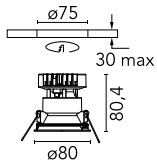

Easy Kap Ø80 Fixed Optic Flood

03.4298.B1 - White

Recessed luminaire with LED light source. Power supply not included. Installation frame not necessary.