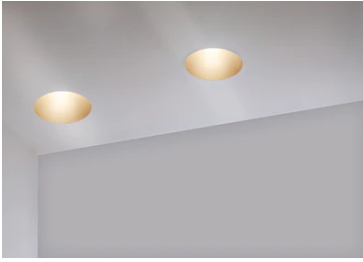

## Easy Kap Ø80 Fixed Optic Flood

03.4298.B1 - White

Recessed luminaire with LED light source. Power supply not included. Installation frame not necessary.

### Optical

Lighting type	Direct
LED type	LED array
Light distribution	Symmetric
Optical type	Flood
Beam angle (°)	50
Beam angle C90-270 (°)	50

Beam Angle: 50°

h(m)	E(lx)	D(m)
1	1066	0.93
2	266	1.86
3	118	2.79
4	67	3.72
5	43	4.65