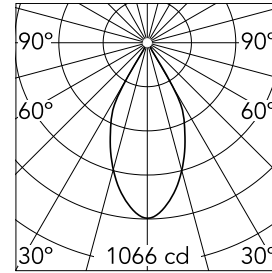

### Optical

Lighting type	Direct
LED type	LED array
Light distribution	Symmetric
Optical type	Flood
Beam angle (°)	50
Beam angle C90-270 (°)	50

Beam Angle: 50°

h(m)	E(lx)	D(m)
1	1066	0.93
2	266	1.86
3	118	2.79
4	67	3.72
5	43	4.65

### Physical

Color	White	Spot diameter (mm)	80
Orientation	Fixed		
Trim	yes		
Recessed depth (mm)	91		
Weight (kg)	0.24		