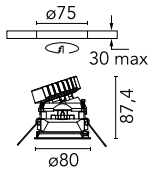

Easy Kap Ø80 Adjustable Optic Spot

■ 03.4153.BU - Blue

Recessed luminaire with LED light source. Power supply not included. Installation frame not necessary.