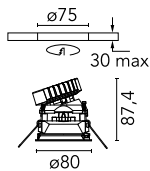

Easy Kap Ø80 Adjustable Optic Spot

03.4153.B1 - White

Recessed luminaire with LED light source. Power supply not included. Installation frame not necessary.