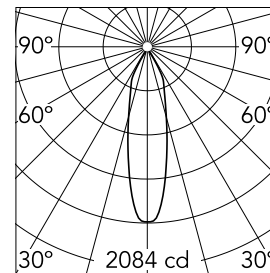

Main specifications

Number of heads	1	Net lumen (lm)	695
Lamp category	LED	Mountings	Ceiling recessed
Power (W)	13W	Environment	Indoor
CCT (K)	2850K-1800K		
CRI	95		

Optical

Lighting type	Direct
LED type	LED array
Light distribution	Symmetric
Optical type	Medium
Beam angle (°)	26
Beam angle C90-270 (°)	26

Certification / Marking

Physical

Color	Gold	Tilt (°)	20
Orientation	Adjustable	Rotation (°)	360
Trim	yes	Spot diameter (mm)	80
Recessed depth (mm)	91		
Weight (kg)	0.24		

Note

For 110V PSU versions, please consult with the front office. Installation frame not necessary. Diffusing lens included.