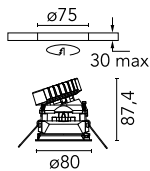

Main specifications

Number of heads	1	Net lumen (lm)	695
Lamp category	LED	Mountings	Ceiling recessed
Power (W)	13W	Environment	Indoor
CCT (K)	2850K-1800K		
CRI	95		

Optical

Lighting type	Direct
LED type	LED array
Light distribution	Symmetric
Optical type	Medium
Beam angle (°)	26
Beam angle C90-270 (°)	26

Certification / Marking

Physical

Color	Gold	Tilt (°)	20
Orientation	Adjustable	Rotation (°)	360
Trim	yes	Spot diameter (mm)	80
Recessed depth (mm)	91		
Weight (kg)	0.24		

Note

For 110V PSU versions, please consult with the front office. Installation frame not necessary. Diffusing lens included.