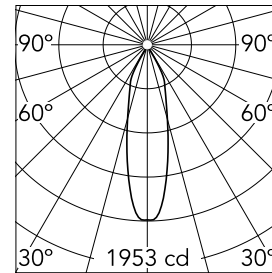

### Main specifications

<b>Number of heads</b>	1	<b>Net lumen (lm)</b>	722
<b>Lamp category</b>	LED	<b>Mountings</b>	Ceiling recessed
<b>Power (W)</b>	13W	<b>Environment</b>	Indoor
<b>CCT (K)</b>	2850K-1800K		
<b>CRI</b>	95		

### Optical

<b>Lighting type</b>	Direct
<b>LED type</b>	LED array
<b>Light distribution</b>	Symmetric
<b>Optical type</b>	Medium
<b>Beam angle (°)</b>	27
<b>Beam angle C90-270 (°)</b>	27

Beam Angle: 27°

h(m)	E(lx)	D(m)
1	1953	0.48
2	488	0.97
3	217	1.45
4	122	1.94
5	78	2.42

Luminous flux luminaire  
722 lm (EXTREME CUT OFF)

### Physical

<b>Color</b>	White	<b>Tilt (°)</b>	20
<b>Orientation</b>	Adjustable	<b>Rotation (°)</b>	360
<b>Trim</b>	yes	<b>Spot diameter (mm)</b>	80
<b>Recessed depth (mm)</b>	91		
<b>Weight (kg)</b>	0.24		