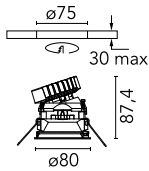

Easy Kap Ø80 Adjustable Optic Medium - Dim-To-Warm

03.4171.B1.LE - White

Recessed luminaire with LED light source. 220-240V & dimmable 1-10V power supply included.

Recessed luminaire with LED light source. 220-240V & dimmable 1-10V power supply included.