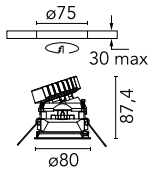

Easy Kap Ø80 Adjustable Optic Medium

■ 03.4171.74 - Black

Recessed luminaire with LED light source. Power supply not included. Installation frame not necessary.