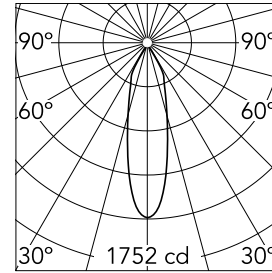

### Main specifications

<b>Number of heads</b>	1	<b>Net lumen (lm)</b>	585
<b>Lamp category</b>	LED	<b>Mountings</b>	Ceiling recessed
<b>Power (W)</b>	9.2W	<b>Environment</b>	Indoor
<b>CCT (K)</b>	3000K		
<b>CRI</b>	90		

### Optical

<b>Lighting type</b>	Direct
<b>LED type</b>	LED array
<b>Light distribution</b>	Symmetric
<b>Optical type</b>	Medium
<b>Beam angle (°)</b>	27
<b>Beam angle C90-270 (°)</b>	27

Beam Angle: 27°	h(m)	E(lx)	D(m)
1	1752	0.47	
2	438	0.95	
3	195	1.42	
4	109	1.89	
5	70	2.37	

### Physical

<b>Color</b>	Black	<b>Tilt (°)</b>	20
<b>Orientation</b>	Adjustable	<b>Rotation (°)</b>	360
<b>Trim</b>	yes	<b>Spot diameter (mm)</b>	80
<b>Recessed depth (mm)</b>	91		
<b>Weight (kg)</b>	0.24		