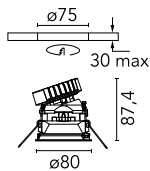

Easy Kap Ø80 Adjustable Optic Medium

■ 03.4155.CU - Copper

Recessed luminaire with LED light source. Power supply not included. Installation frame not necessary.

Main specifications

Number of heads	1	Net lumen (lm)	589
Lamp category	LED	Mountings	Ceiling recessed
Power (W)	9.2W	Environment	Indoor
CCT (K)	2700K		
CRI	90		

Optical

Lighting type	Direct
LED type	LED array
Light distribution	Symmetric
Optical type	Medium
Beam angle (°)	26
Beam angle C90-270 (°)	26

Beam Angle:	26°		
h(m)	E(lx)	D(m)	
1	1881	0.47	
2	470	0.93	
3	209	1.40	
4	118	1.86	
5	75	2.33	

Physical

Color	Copper	Tilt (°)	20
Orientation	Adjustable	Rotation (°)	360
Trim	yes	Spot diameter (mm)	80
Recessed depth (mm)	91		
Weight (kg)	0.24		

Note

Diffusing lens included

Certification / Marking

Easy Kap Ø80 Adjustable Optic Medium