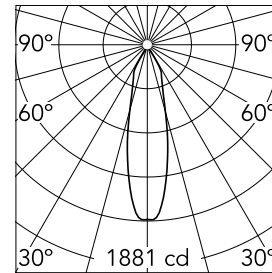

Easy Kap Ø80 Adjustable Optic Medium

■ 03.4155.CU - Copper

Recessed luminaire with LED light source. Power supply not included. Installation frame not necessary.

Main specifications

Number of heads	1	Net lumen (lm)	589
Lamp category	LED	Mountings	Ceiling recessed
Power (W)	9.2W	Environment	Indoor
CCT (K)	2700K		
CRI	90		

Optical

Lighting type	Direct
LED type	LED array
Light distribution	Symmetric
Optical type	Medium
Beam angle (°)	26
Beam angle C90-270 (°)	26

Beam Angle:	26°		
h(m)	E(lx)	D(m)	
1	1881	0.47	
2	470	0.93	
3	209	1.40	
4	118	1.86	
5	75	2.33	

Physical

Color	Copper	Tilt (°)	20
Orientation	Adjustable	Rotation (°)	360
Trim	yes	Spot diameter (mm)	80
Recessed depth (mm)	91		
Weight (kg)	0.24		

Note

Diffusing lens included

Certification / Marking

Easy Kap Ø80 Adjustable Optic Medium