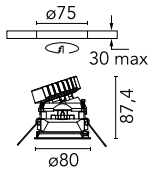

Easy Kap Ø80 Adjustable Optic Medium

■ 03.4155.74 - Black

Recessed luminaire with LED light source. Power supply not included. Installation frame not necessary.

Main specifications

Number of heads	1	Net lumen (lm)	562
Lamp category	LED	Mountings	Ceiling recessed
Power (W)	9.2W	Environment	Indoor
CCT (K)	2700K		
CRI	90		

Optical

Lighting type	Direct
LED type	LED array
Light distribution	Symmetric
Optical type	Medium
Beam angle (°)	27
Beam angle C90-270 (°)	27

Beam Angle:	27°		
h(m)	E(lx)	D(m)	
1	1684	0.47	
2	421	0.95	
3	187	1.42	
4	105	1.89	
5	67	2.37	

Physical

Color	Black	Tilt (°)	20
Orientation	Adjustable	Rotation (°)	360
Trim	yes	Spot diameter (mm)	80
Recessed depth (mm)	91		
Weight (kg)	0.24		

Note

Diffusing lens included

Certification / Marking

Easy Kap Ø80 Adjustable Optic Medium