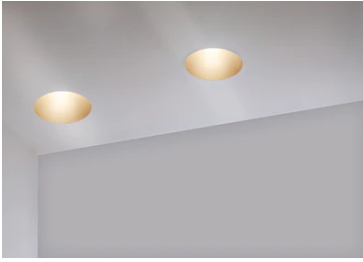

Easy Kap Ø80 Adjustable Optic Medium

■ 03.4155.74 - Black

Recessed luminaire with LED light source. Power supply not included. Installation frame not necessary.

Main specifications

Number of heads	1	Net lumen (lm)	562
Lamp category	LED	Mountings	Ceiling recessed
Power (W)	9.2W	Environment	Indoor
CCT (K)	2700K		
CRI	90		

Optical

Lighting type	Direct
LED type	LED array
Light distribution	Symmetric
Optical type	Medium
Beam angle (°)	27
Beam angle C90-270 (°)	27

Beam Angle:	27°		
h(m)	E(lx)	D(m)	
1	1684	0.47	
2	421	0.95	
3	187	1.42	
4	105	1.89	
5	67	2.37	

Physical

Color	Black	Tilt (°)	20
Orientation	Adjustable	Rotation (°)	360
Trim	yes	Spot diameter (mm)	80
Recessed depth (mm)	91		
Weight (kg)	0.24		

Note

Diffusing lens included

Certification / Marking

Easy Kap Ø80 Adjustable Optic Medium