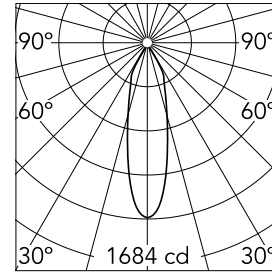

Easy Kap Ø80 Adjustable Optic Medium

■ 03.4155.74 - Black

Recessed luminaire with LED light source. Power supply not included. Installation frame not necessary.

Main specifications

Number of heads	1	Net lumen (lm)	562
Lamp category	LED	Mountings	Ceiling recessed
Power (W)	9.2W	Environment	Indoor
CCT (K)	2700K		
CRI	90		

Optical

Lighting type	Direct
LED type	LED array
Light distribution	Symmetric
Optical type	Medium
Beam angle (°)	27
Beam angle C90-270 (°)	27

Beam Angle:	27°		
h(m)	E(lx)	D(m)	
1	1684	0.47	
2	421	0.95	
3	187	1.42	
4	105	1.89	
5	67	2.37	

Physical

Color	Black	Tilt (°)	20
Orientation	Adjustable	Rotation (°)	360
Trim	yes	Spot diameter (mm)	80
Recessed depth (mm)	91		
Weight (kg)	0.24		

Note

Diffusing lens included

Certification / Marking

Easy Kap Ø80 Adjustable Optic Medium