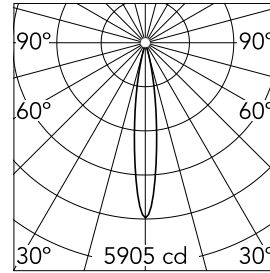

Easy Kap Ø50 Fixed Optic Spot

■ 05.7205.74 - Black

Recessed luminaire with LED light source. Power supply not included. Installation frame not necessary.

Main specifications

Number of heads	1	Net lumen (lm)	567
Lamp category	LED	Mountings	Ceiling recessed
Power (W)	7.5W	Environment	Indoor
CCT (K)	3000K		
CRI	90		

Optical

Lighting type	Direct
LED type	LED array
Light distribution	Symmetric
Optical type	Spot
Beam angle (°)	15
Beam angle C90-270 (°)	15

Beam Angle: 15°

h(m)	E(lx)	D(m)
1	5905	0.26
2	1476	0.52
3	656	0.77
4	369	1.03
5	236	1.29

Certification / Marking

Physical

Color	Black	Spot diameter (mm)	50
Orientation	Fixed	Length (mm)	59
Trim	yes		
Recessed depth (mm)	100		
Weight (kg)	0,136		

Easy Kap Ø50 Fixed Optic Spot

Power supply non dimmable.
Multicurrent 125-500mA; 5,5-22W
60.9160