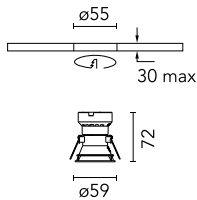

Easy Kap Ø50 Fixed Optic Spot

■ 05.7205.74 - Black

Recessed luminaire with LED light source. Power supply not included. Installation frame not necessary.

Main specifications

Number of heads	1	Net lumen (lm)	567
Lamp category	LED	Mountings	Ceiling recessed
Power (W)	7.5W	Environment	Indoor
CCT (K)	3000K		
CRI	90		

Optical

Lighting type	Direct
LED type	LED array
Light distribution	Symmetric
Optical type	Spot
Beam angle (°)	15
Beam angle C90-270 (°)	15

Beam Angle: 15°

h(m)	E(lx)	D(m)
1	5905	0.26
2	1476	0.52
3	656	0.77
4	369	1.03
5	236	1.29

Certification / Marking

Physical

Color	Black	Spot diameter (mm)	50
Orientation	Fixed	Length (mm)	59
Trim	yes		
Recessed depth (mm)	100		
Weight (kg)	0,136		

Easy Kap Ø50 Fixed Optic Spot

Power supply non dimmable.
Multicurrent 125-500mA; 5,5-22W
60.9160