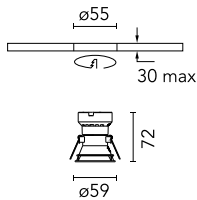

Easy Kap Ø50 Fixed Optic Flood

■ 05.7207.74 - Black

Recessed luminaire with LED light source. Power supply not included. Installation frame not necessary.

Main specifications

Number of heads	1	Net lumen (lm)	447
Lamp category	LED	Mountings	Ceiling recessed
Power (W)	7.5W	Environment	Indoor
CCT (K)	3000K		
CRI	90		

Optical

Lighting type	Direct
LED type	LED array
Light distribution	Symmetric
Optical type	Flood
Beam angle (°)	49
Beam angle C90-270 (°)	49

Beam Angle:	49°		
	h(m)	E(lx)	D(m)
1	717	0.91	
2	179	1.82	
3	80	2.72	
4	45	3.63	
5	29	4.54	

Certification / Marking

Physical

Color	Black	Spot diameter (mm)	50
Orientation	Fixed	Length (mm)	59
Trim	yes		
Recessed depth (mm)	100		
Weight (kg)	0,136		

Easy Kap Ø50 Fixed Optic Flood

Power supply non dimmable.
Multicurrent 125-500mA; 5,5-22W
60.9160