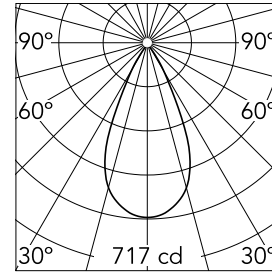

Easy Kap Ø50 Fixed Optic Flood

■ 05.7207.74 - Black

Recessed luminaire with LED light source. Power supply not included. Installation frame not necessary.

Main specifications

Number of heads	1	Net lumen (lm)	447
Lamp category	LED	Mountings	Ceiling recessed
Power (W)	7.5W	Environment	Indoor
CCT (K)	3000K		
CRI	90		

Optical

Lighting type	Direct
LED type	LED array
Light distribution	Symmetric
Optical type	Flood
Beam angle (°)	49
Beam angle C90-270 (°)	49

Beam Angle:	49°		
	h(m)	E(lx)	D(m)
1	717	0.91	
2	179	1.82	
3	80	2.72	
4	45	3.63	
5	29	4.54	