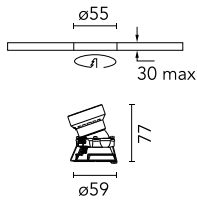

### Main specifications

<b>Number of heads</b>	1	<b>Net lumen (lm)</b>	524
<b>Lamp category</b>	LED	<b>Mountings</b>	Ceiling recessed
<b>Power (W)</b>	7.5W	<b>Environment</b>	Indoor
<b>CCT (K)</b>	3000K		
<b>CRI</b>	90		

### Physical

<b>Color</b>	White	<b>Tilt (°)</b>	20
<b>Orientation</b>	Adjustable	<b>Rotation (°)</b>	360
<b>Trim</b>	yes	<b>Spot diameter (mm)</b>	50
<b>Recessed depth (mm)</b>	91	<b>Length (mm)</b>	59
<b>Weight (kg)</b>	0,162		