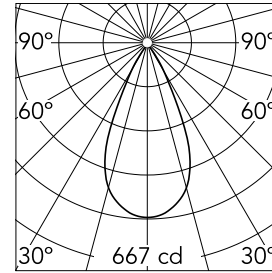

Easy Kap Ø50 Adjustable Optic Flood

■ 05.7212.74 - Black

Recessed luminaire with LED light source. Power supply not included. Installation frame not necessary.

Main specifications

Number of heads	1	Net lumen (lm)	416
Lamp category	LED	Mountings	Ceiling recessed
Power (W)	7.5W	Environment	Indoor
CCT (K)	2700K		
CRI	90		

Optical

Lighting type	Direct
LED type	LED array
Light distribution	Symmetric
Optical type	Flood
Beam angle (°)	49
Beam angle C90-270 (°)	49

Beam Angle: 49°

h(m)	E(lx)	D(m)
1	667	0.91
2	167	1.82
3	74	2.72
4	42	3.63
5	27	4.54

Certification / Marking

Physical

Color	Black	Tilt (°)	20
Orientation	Adjustable	Rotation (°)	360
Trim	yes	Spot diameter (mm)	50
Recessed depth (mm)	91	Length (mm)	59
Weight (kg)	0,162		

Easy Kap Ø50 Adjustable Optic Flood