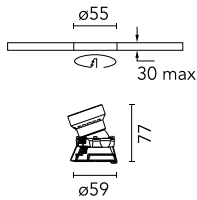

Easy Kap Ø50 Adjustable Optic Flood

■ 05.7212.74 - Black

Recessed luminaire with LED light source. Power supply not included. Installation frame not necessary.

Main specifications

Number of heads	1	Net lumen (lm)	416
Lamp category	LED	Mountings	Ceiling recessed
Power (W)	7.5W	Environment	Indoor
CCT (K)	2700K		
CRI	90		

Optical

Lighting type	Direct
LED type	LED array
Light distribution	Symmetric
Optical type	Flood
Beam angle (°)	49
Beam angle C90-270 (°)	49

Beam Angle: 49°

h(m)	E(lx)	D(m)
1	667	0.91
2	167	1.82
3	74	2.72
4	42	3.63
5	27	4.54

Certification / Marking

Physical

Color	Black	Tilt (°)	20
Orientation	Adjustable	Rotation (°)	360
Trim	yes	Spot diameter (mm)	50
Recessed depth (mm)	91	Length (mm)	59
Weight (kg)	0,162		

Easy Kap Ø50 Adjustable Optic Flood