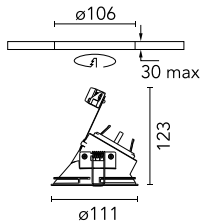

Easy Kap Ø105 Wall-Washer

■ 05.7041.74 - Black

Recessed luminaire with main voltage source. Installation frame not necessary.

Recessed luminaire with main voltage source. Installation frame not necessary.

Main specifications

Lamp category	LED
Power (W)	max 50W
System power (W)	25.9
Mountings	Ceiling recessed
Environment	Indoor

Optical

Lighting type	Direct
Lamp type	PAR 16
Light distribution	Asymmetric
Optical type	Wall-washer

Electrical

Frequency (Hz)	50/60
Voltage (V)	230
Lamp holder	GZ10
Emergency	Without
Insulation class	II

Physical

Color	Black	Spot diameter (mm)	111
Orientation	Fixed	Length (mm)	111
Trim	yes		
Recessed depth (mm)	125		
Weight (kg)	0,21		