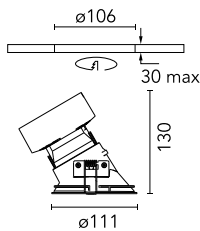

Main specifications

| | | | |
|-------------------------|-------|--------------------|------------------|
| Number of heads | 1 | CRI | 90 |
| Lamp category | LED | Mountings | Ceiling recessed |
| Power (W) | 23W | Environment | Indoor |
| System power (W) | 25.9 | | |
| CCT (K) | 3000K | | |

Physical

| | | | |
|----------------------------|-------|---------------------------|-----|
| Color | Gold | Spot diameter (mm) | 111 |
| Orientation | Fixed | Length (mm) | 111 |
| Trim | yes | | |
| Recessed depth (mm) | 134 | | |
| Weight (kg) | 0,53 | | |