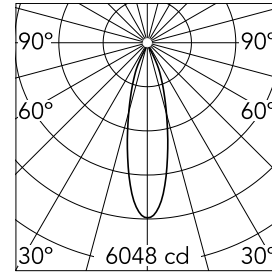

### Main specifications

Number of heads	1	CRI	90
Lamp category	LED	Net lumen (lm)	1596
Power (W)	25.9W	Mountings	Ceiling recessed
System power (W)	25.9	Environment	Indoor
CCT (K)	2700K		

### Optical

Lighting type	Direct
LED type	LED array
Light distribution	Symmetric
Optical type	Medium
Beam angle (°)	27
Beam angle C90-270 (°)	27

Beam Angle: 27°

h(m)	E(lx)	D(m)
1	6048	0.47
2	1512	0.94
3	672	1.41
4	378	1.89
5	242	2.36

Luminous flux luminaire  
1596 lm (EXTREME CUT OFF)

### Physical

Color	Blue	Spot diameter (mm)	111
Orientation	Fixed	Length (mm)	111
Trim	yes		
Recessed depth (mm)	150		
Weight (kg)	0,55		