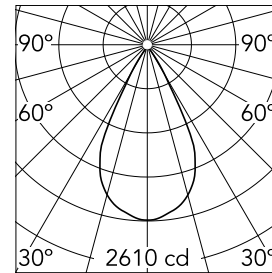

Easy Kap Ø105 Fixed Optic Flood

■ 05.7002.BU - Blue

Recessed luminaire with LED light source. Remote transformer not included. Installation frame not necessary.

Main specifications

Number of heads	1	CRI	90
Lamp category	LED	Net lumen (lm)	1753
Power (W)	25.9W	Mountings	Ceiling recessed
System power (W)	25.9	Environment	Indoor
CCT (K)	2700K		

Optical

Lighting type	Direct
LED type	LED array
Light distribution	Symmetric
Optical type	Flood
Beam angle (°)	53
Beam angle C90-270 (°)	53

Beam Angle: 53°

h(m)	E(lx)	D(m)
1	2610	1.01
2	652	2.01
3	290	3.02
4	163	4.03
5	104	5.04

Certification / Marking

Physical

Color	Blue	Spot diameter (mm)	111
Orientation	Fixed	Length (mm)	111
Trim	yes		
Recessed depth (mm)	150		
Weight (kg)	0,55		

Easy Kap Ø105 Fixed Optic Flood

Continuous current supply source of
240V – 50/60Hz with dimmable DALI 2
60.9186