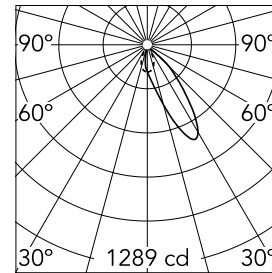

Main specifications

Number of heads	1	Net lumen (lm)	718
Lamp category	LED	Mountings	Ceiling recessed
Power (W)	13W	Environment	Indoor dry location
CCT (K)	2850K-1800K		
CRI	95		

Optical

Lighting type	Indirect, Direct
LED type	LED array
Light distribution	Asymmetric
Optical type	Wall Washer
	Down
Beam angle (°)	27
Beam angle C90-270 (°)	36
Efficiency (lm/W)	55

Beam Angle: 27°

h(m) E(lx) D(m)

1 1289 0.63

2 322 1.25

3 143 1.88

4 81 2.50

5 52 3.13

Luminous flux luminaire
718 lm (EXTREME CUT OFF)