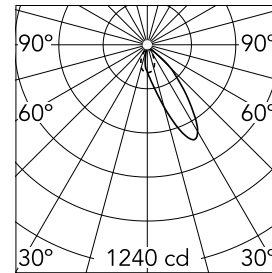

### Main specifications

<b>Number of heads</b>	1	<b>Net lumen (lm)</b>	770
<b>Lamp category</b>	LED	<b>Mountings</b>	Ceiling recessed
<b>Power (W)</b>	13W	<b>Environment</b>	Indoor dry location
<b>CCT (K)</b>	2850K-1800K		
<b>CRI</b>	95		

### Optical

<b>Lighting type</b>	Indirect, Direct
<b>LED type</b>	LED array
<b>Light distribution</b>	Asymmetric
<b>Optical type</b>	Wall Washer
	Down
<b>Beam angle (°)</b>	28
<b>Beam angle C90-270 (°)</b>	37
<b>Efficiency (lm/W)</b>	59

<b>Beam Angle:</b>	28°	
<b>h(m)</b>	<b>E(lx)</b>	<b>D(m)</b>
1	1240	0.64
2	310	1.29
3	138	1.93
4	78	2.58
5	50	3.22

Luminous flux luminaire  
770 lm (EXTREME CUT OFF)

### Physical

<b>Color</b>	White	<b>Spot diameter (mm)</b>	80
<b>Orientation</b>	Fixed		
<b>Trim</b>	yes		
<b>Recessed depth (mm)</b>	81		
<b>Weight (kg)</b>	0.24		