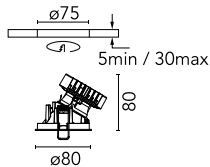

### Main specifications

<b>Number of heads</b>	1	<b>Net lumen (lm)</b>	770
<b>Lamp category</b>	LED	<b>Mountings</b>	Ceiling recessed
<b>Power (W)</b>	13W	<b>Environment</b>	Indoor dry location
<b>CCT (K)</b>	2850K-1800K		
<b>CRI</b>	95		

### Optical

<b>Lighting type</b>	Indirect, Direct
<b>LED type</b>	LED array
<b>Light distribution</b>	Asymmetric
<b>Optical type</b>	Wall Washer
	Down
<b>Beam angle (°)</b>	28
<b>Beam angle C90-270 (°)</b>	37
<b>Efficiency (lm/W)</b>	59

<b>Beam Angle:</b>	28°	
<b>h(m)</b>	<b>E(lx)</b>	<b>D(m)</b>
1	1240	0.64
2	310	1.29
3	138	1.93
4	78	2.58
5	50	3.22

Luminous flux luminaire  
770 lm (EXTREME CUT OFF)

### Physical

<b>Color</b>	White	<b>Spot diameter (mm)</b>	80
<b>Orientation</b>	Fixed		
<b>Trim</b>	yes		
<b>Recessed depth (mm)</b>	81		
<b>Weight (kg)</b>	0.24		