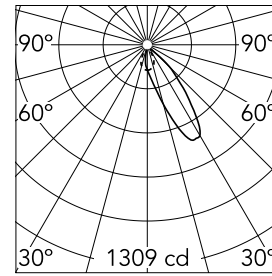

Main specifications

Number of heads	1	Net lumen (lm)	682
Lamp category	LED	Mountings	Ceiling recessed
Power (W)	13W	Environment	Indoor dry location
CCT (K)	2850K-1800K		
CRI	95		

Optical

Lighting type	Indirect, Direct
LED type	LED array
Light distribution	Asymmetric
Optical type	Wall Washer
	Down
Beam angle (°)	28
Beam angle C90-270 (°)	27
Efficiency (lm/W)	52

Beam Angle:	28°		
	h(m)	E(lx)	D(m)
1	1309	0.64	
2	327	1.28	
3	145	1.92	
4	82	2.56	
5	52	3.20	

Luminous flux luminaire
682 lm (EXTREME CUT OFF)

Electrical

Frequency (Hz)	50/60	Driver type	Dimmable 1-10V
Voltage (V)	33.00	Emergency	Without
Current (mA)	300	Insulation class	II
Dimmable	Yes		
Driver	Remote included		

Physical

Color	Black	Spot diameter (mm)	80
Orientation	Fixed		
Trim	yes		
Recessed depth (mm)	81		
Weight (kg)	0.24		

Note

For 110V PSU versions, please consult with the front office. Installation frame not necessary. Diffusing lens included.