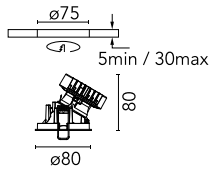

Easy Kap Ø 80 Wall-Washer - Dim-To-Warm

■ 03.4196.74.LE - Black

Recessed luminaire with LED light source. 220-240V & dimmable 1-10V power supply included.

Recessed luminaire with LED light source. 220-240V & dimmable 1-10V power supply included.

Main specifications

Number of heads	1	Net lumen (lm)	682
Lamp category	LED	Mountings	Ceiling recessed
Power (W)	13W	Environment	Indoor dry location
CCT (K)	2850K-1800K		
CRI	95		

Optical

Lighting type	Indirect, Direct
LED type	LED array
Light distribution	Asymmetric
Optical type	Wall Washer
	Down
Beam angle (°)	28
Beam angle C90-270 (°)	27
Efficiency (lm/W)	52

Beam Angle:	28°		
	h(m)	E(lx)	D(m)
1	1309	0.64	
2	327	1.28	
3	145	1.92	
4	82	2.56	
5	52	3.20	

Luminous flux luminaire
682 lm (EXTREME CUT OFF)

Electrical

Frequency (Hz)	50/60	Driver type	Dimmable 1-10V
Voltage (V)	33.00	Emergency	Without
Current (mA)	300	Insulation class	II
Dimmable	Yes		
Driver	Remote included		

Physical

Color	Black	Spot diameter (mm)	80
Orientation	Fixed		
Trim	yes		
Recessed depth (mm)	81		
Weight (kg)	0.24		

Note

For 110V PSU versions, please consult with the front office. Installation frame not necessary. Diffusing lens included.