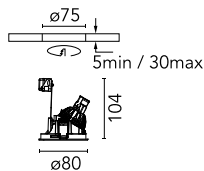

Easy Kap Ø 80 Wall-Washer

■ 03.4220.CU - Copper

Recessed 12V lamp luminaire. Remote transformer not included. Installation frame not necessary.

Main specifications

Number of heads	1
Lamp category	LED retrofit
Net lumen (lm)	749
Mountings	Ceiling recessed
Environment	Indoor dry location

Optical

Lighting type	Indirect, Direct	Beam angle C90-270 (°)	19
Lamp type	QR-CBC 51		
Light distribution	Asymmetric		
Optical type	Wall Washer		
	Down		
Beam angle (°)	21		

Electrical

Frequency (Hz)	50/60	Driver type	Electronic 12V
Voltage (V)	12.00	Emergency	Without
Lamp holder	GX5.3	Insulation class	III
Dimmable	No		
Driver	Remote excluded		

Physical

Color	Copper	Spot diameter (mm)	80
Orientation	Fixed		
Trim	yes		
Recessed depth (mm)	120		
Weight (kg)	0.12		

Note

Not suitable for lens accessories.

Easy Kap Ø 80 Wall-Washer

12V Electronic Transformer 20-70W for
LED Bulbs and Halogen Lamps
60.9398