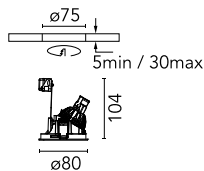

Note

Not suitable for lens accessories.