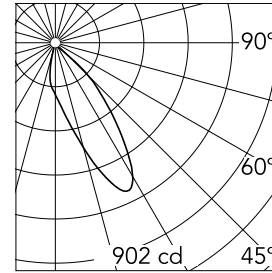

### Main specifications

<b>Number of heads</b>	1	<b>Net lumen (lm)</b>	567
<b>Lamp category</b>	LED	<b>Mountings</b>	Ceiling recessed
<b>Power (W)</b>	9.2W	<b>Environment</b>	Indoor dry location
<b>CCT (K)</b>	2700K		
<b>CRI</b>	90		

### Optical

<b>Lighting type</b>	Indirect, Direct
<b>LED type</b>	LED array
<b>Light distribution</b>	Asymmetric
<b>Optical type</b>	Wall Washer
	Down
<b>Beam angle (°)</b>	30
<b>Beam angle C90-270 (°)</b>	36
<b>Efficiency (lm/W)</b>	61

Beam Angle: 30°

h(m)	E(lx)	D(m)
1	902	0.67
2	226	1.33
3	100	2.00
4	56	2.67
5	36	3.33

Luminous flux luminaire  
567 lm (EXTREME CUT OFF)

### Physical

<b>Color</b>	Gold	<b>Spot diameter (mm)</b>	80
<b>Orientation</b>	Fixed		
<b>Trim</b>	yes		
<b>Recessed depth (mm)</b>	81		
<b>Weight (kg)</b>	0.24		