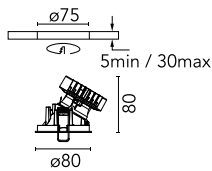

Easy Kap Ø 80 Wall-Washer

■ 03.4197.GL - Gold

Recessed luminaire with LED light source. Power supply not included. Installation frame not necessary.