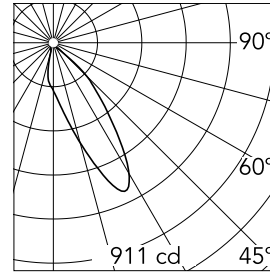

Easy Kap Ø 80 Wall-Washer

■ 03.4197.B1 - White

Recessed luminaire with LED light source. Power supply not included. Installation frame not necessary.

Main specifications

Number of heads	1	CRI	90
Lamp category	LED	Net lumen (lm)	598
Power (W)	9.2W	Mountings	Ceiling recessed
System power (W)	9.2	Environment	Indoor dry location
CCT (K)	2700K		

Optical

Lighting type	Indirect, Direct
LED type	LED array
Light distribution	Asymmetric
Optical type	Wall Washer
	Down
Beam angle (°)	28
Beam angle C90-270 (°)	37
UGRL	21
Efficiency (lm/W)	65

Beam Angle: 28°

Physical

Color	White	Spot diameter (mm)	80
Orientation	Fixed	Lifespan (L70 B10)	L80B50
Trim	yes		
Recessed depth (mm)	81		
Weight (kg)	0.24		

Note

Elliptical lens included.

Easy Kap Ø 80 Wall-Washer

Continuous current power supply of 13-20W, 110/240V – 50/60Hz with power current selected through adjustable 300 mA – 15W / 350 mA – 18W / 400/450/500/550/600/650/700/750/800/850/900 mA – 15W. switch. 0/1-10V or push dimming
60.9188