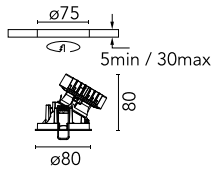

Easy Kap Ø 80 Wall-Washer

■ 03.4197.B1 - White

Recessed luminaire with LED light source. Power supply not included. Installation frame not necessary.

Main specifications

Number of heads	1	CRI	90
Lamp category	LED	Net lumen (lm)	598
Power (W)	9.2W	Mountings	Ceiling recessed
System power (W)	9.2	Environment	Indoor dry location
CCT (K)	2700K		

Optical

Lighting type	Indirect, Direct
LED type	LED array
Light distribution	Asymmetric
Optical type	Wall Washer
	Down
Beam angle (°)	28
Beam angle C90-270 (°)	37
UGRL	21
Efficiency (lm/W)	65

Beam Angle: 28°

Physical

Color	White	Spot diameter (mm)	80
Orientation	Fixed	Lifespan (L70 B10)	L80B50
Trim	yes		
Recessed depth (mm)	81		
Weight (kg)	0.24		

Note

Elliptical lens included.

Easy Kap Ø 80 Wall-Washer

Continuous current power supply of 13-20W, 110/240V – 50/60Hz with power current selected through adjustable 300 mA – 15W / 350 mA – 18W / 400/450/500/550/600/650/700/750/800/850/900 mA – 15W. switch. 0/1-10V or push dimming
60.9188