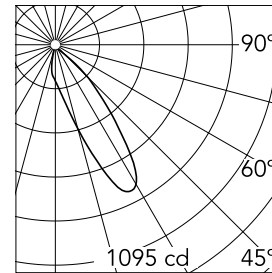

Easy Kap Ø 80 Wall-Washer

■ 03.4197.74 - Black

Recessed luminaire with LED light source. Power supply not included. Installation frame not necessary.

Main specifications

Number of heads	1	CRI	90
Lamp category	LED	Net lumen (lm)	545
Power (W)	9.2W	Mountings	Ceiling recessed
System power (W)	9.2	Environment	Indoor dry location
CCT (K)	2700K		

Optical

Lighting type	Indirect, Direct
LED type	LED array
Light distribution	Asymmetric
Optical type	Wall Washer
	Down
Beam angle (°)	26
Beam angle C90-270 (°)	27
UGRL	19
Efficiency (lm/W)	59

Beam Angle: 26°