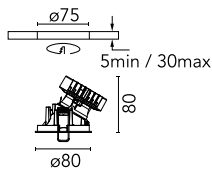

Easy Kap Ø 80 Wall-Washer

■ 03.4197.74 - Black

Recessed luminaire with LED light source. Power supply not included. Installation frame not necessary.

Main specifications

Number of heads	1	CRI	90
Lamp category	LED	Net lumen (lm)	545
Power (W)	9.2W	Mountings	Ceiling recessed
System power (W)	9.2	Environment	Indoor dry location
CCT (K)	2700K		

Optical

Lighting type	Indirect, Direct
LED type	LED array
Light distribution	Asymmetric
Optical type	Wall Washer
	Down
Beam angle (°)	26
Beam angle C90-270 (°)	27
UGRL	19
Efficiency (lm/W)	59

Beam Angle: 26°

Physical

Color	Black	Spot diameter (mm)	80
Orientation	Fixed	Lifespan (L70 B10)	L80B50
Trim	yes		
Recessed depth (mm)	81		
Weight (kg)	0.24		

Note

Elliptical lens included.

Easy Kap Ø 80 Wall-Washer

Continuous current power supply of 10-20W, 110/240V – 50/60Hz with power current selected through adjustable 250 mA – 10W / 350 mA – 15W / 400 mA – 17W / 450 mA – 19W / 500/550/600/700 mA – 20W, Dali 1 switch.