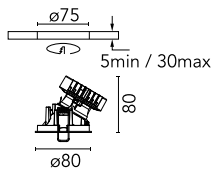

Note

Elliptical lens included.