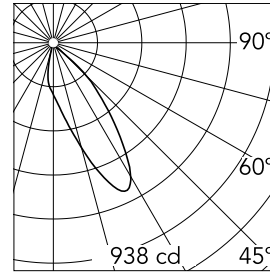

### Main specifications

<b>Number of heads</b>	1	<b>Net lumen (lm)</b>	590
<b>Lamp category</b>	LED	<b>Mountings</b>	Ceiling recessed
<b>Power (W)</b>	9.2W	<b>Environment</b>	Indoor dry location
<b>CCT (K)</b>	3000K		
<b>CRI</b>	90		

### Optical

<b>Lighting type</b>	Indirect, Direct
<b>LED type</b>	LED array
<b>Light distribution</b>	Asymmetric
<b>Optical type</b>	Wall Washer
	Down
<b>Beam angle (°)</b>	30
<b>Beam angle C90-270 (°)</b>	36
<b>Efficiency (lm/W)</b>	67

<b>Beam Angle:</b>	30°		
<b>h(m)</b>	<b>E(lx)</b>	<b>D(m)</b>	
1	938	0.67	
2	235	1.33	
3	104	2.00	
4	59	2.67	
5	38	3.33	

Luminous flux luminaire  
590 lm (EXTREME CUT OFF)

### Physical

<b>Color</b>	Gold	<b>Spot diameter (mm)</b>	80
<b>Orientation</b>	Fixed		
<b>Trim</b>	yes		
<b>Recessed depth (mm)</b>	81		
<b>Weight (kg)</b>	0.24		